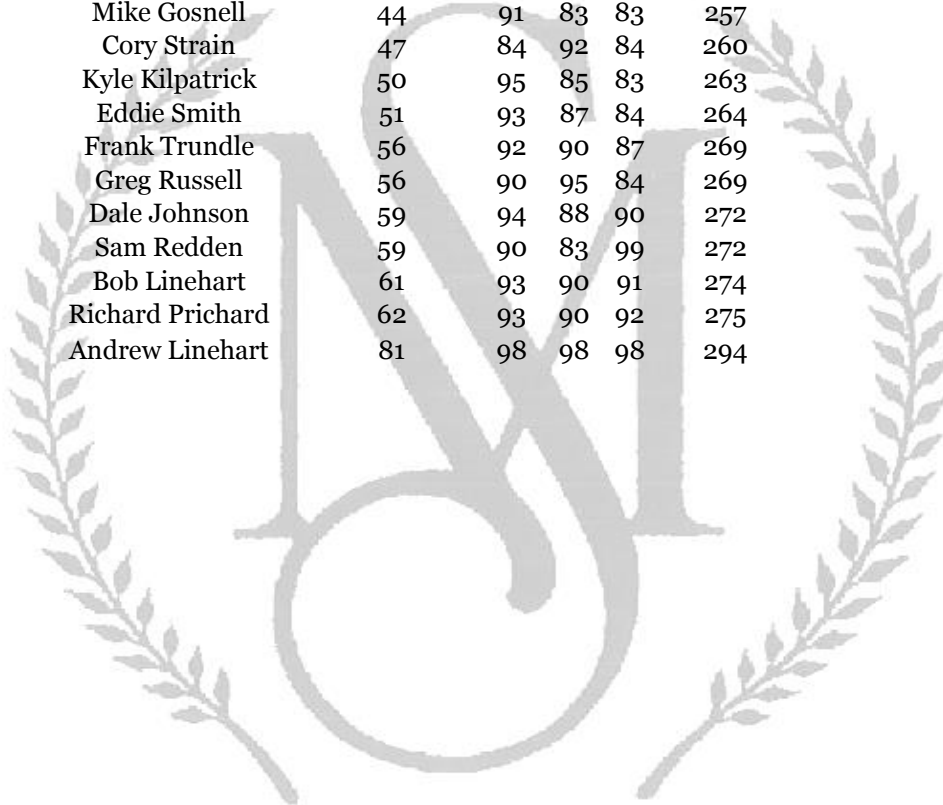

2019 SIGNAL MOUNTAIN INVITATIONAL

Second Flight

Pos.	Player	To Par	R1	R2	R3	Total
1	Billy Johnson	24	76	78	83	237
2	David Oneal	28	79	78	84	241
3	Mike Helle	33	84	79	83	246
4	John Friedl	34	79	86	82	247
T5	Chip Muller	40	87	81	85	253
T5	Kirk Burns	40	85	87	81	253
7	Alan Cates	42	89	84	82	255
8	Mike Gosnell	44	91	83	83	257
9	Cory Strain	47	84	92	84	260
10	Kyle Kilpatrick	50	95	85	83	263
11	Eddie Smith	51	93	87	84	264
T12	Frank Trundle	56	92	90	87	269
T12	Greg Russell	56	90	95	84	269
T14	Dale Johnson	59	94	88	90	272
T14	Sam Redden	59	90	83	99	272
16	Bob Linehart	61	93	90	91	274
17	Richard Prichard	62	93	90	92	275
19	Andrew Linehart	81	98	98	98	294